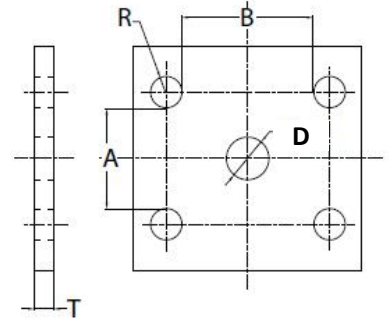

FISH PLATES (PUNCHED HOLE)

PART NO.	DESCRIPTION	SURFACE FINISH	A(MM)	B(MM)	D(MM)	T(MM)
FP3945	FISH PLATE	BLACK	39	45	16	8
FP3960	FISH PLATE	BLACK	39	60	16	7
FP4560	FISH PLATE	BLACK	45	60	21	8
FP5045	FISH PLATE	BLACK	50	45	17	8
FP5060	FISH PLATE	BLACK	50	60	16	8
FP3945G	FISH PLATE	GALV	39	45	15	7
FP5045G	FISH PLATE	GALV	50	45	19	8