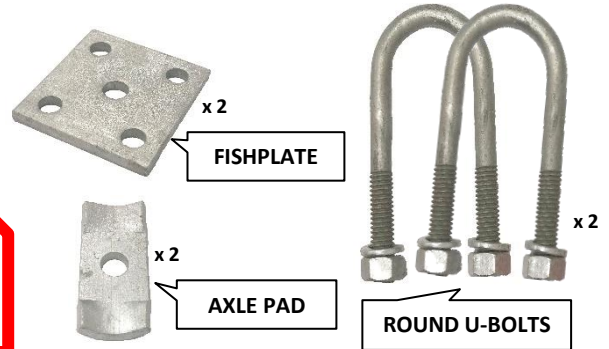

**SET OF ROUND GALVANISED
U-BOLT c/w NUTS, WASHERS,
FISHPLATES & AXLE PADS**

PART NO.	DESCRIPTION
UBS45R60G	SET GALV STD 45MM RND U-BOLTS c/w NUTS, WASHERS, FISHPLATES & AXLE PADS (60MM FISHPLATES)
UBS50R60G	SET GALV STD 50MM RND U-BOLTS c/w NUTS, WASHERS, FISHPLATES & AXLE PADS (60MM FISHPLATES)