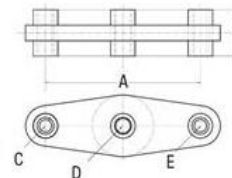

ROCKER ARM

PART NO.	DESCRIPTION	SURFACE FINISH	A	C	D	E
XAR50	ROCKER ARM	BLACK	155MM	23MM	17MM	23MM