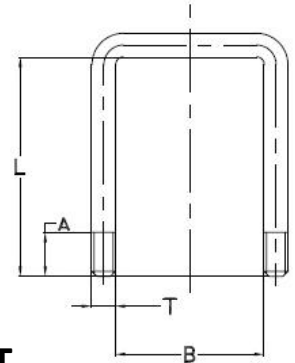

**GREASE NIPPLE**

PART NO.	DESCRIPTION
H29	GREASE NIPPLE

**SQUARE BLACK U-BOLT c/w  
NUTS & WASHERS**

**SQUARE U-BOLT**

PART NO.	AXLE SECTION "B"	U BOLT LENGTH "L"	NORMAL THREAD LENGTH "A"	THREAD TYPE "T"	FINISH
UB4035SQ	40MM	3.1/2"/89MM	50MM	1/2" BSW	BLACK
UB4045SQ	40MM	4.1/2"/115MM	50MM	1/2" BSW	BLACK
UB405SQ	40MM	5"/127MM	50MM	1/2" BSW	BLACK
UB4055SQ	40MM	5.1/2"/140MM	50MM	1/2" BSW	BLACK
UB4535SQ	45MM	3.1/2"/89MM	50MM	1/2" BSW	BLACK
UB4545SQ	45MM	4.1/2"/115MM	50MM	1/2" BSW	BLACK
UB455SQ	45MM	5"/127MM	50MM	1/2" BSW	BLACK
UB4555SQ	45MM	5.1/2"/140MM	50MM	1/2" BSW	BLACK
UB456SQ	45MM	6"/153MM	50MM	1/2" BSW	BLACK
UB5045SQ	50MM	4.1/2"/115MM	50MM	1/2" BSW	BLACK
UB505SQ	50MM	5"/127MM	50MM	1/2" BSW	BLACK
UB5055SQ	50MM	5.1/2"/140MM	50MM	1/2" BSW	BLACK
UB506SQ	50MM	6"/165MM	50MM	1/2" BSW	BLACK
UB5065SQ	50MM	6.1/2"/153MM	50MM	1/2" BSW	BLACK

**ROUND BLACK U-BOLT c/w  
NUTS & WASHERS**

**ROUND U-BOLT**

PART NO.	AXLE SECTION "B"	U BOLT LENGTH "L"	NORMAL THREAD LENGTH "A"	THREAD TYPE "T"	FINISH
UB3935RD	39MM	3.1/2"/89MM	50MM	1/2" BSW	BLACK
UB394RD	39MM	4"/115MM	50MM	1/2" BSW	BLACK
UB3945RD	39MM	4.1/2"/102MM	50MM	1/2" BSW	BLACK
UB395RD	39MM	5"/127MM	50MM	1/2" BSW	BLACK
UB3955RD	39MM	5.1/2"/140MM	50MM	1/2" BSW	BLACK
UB5045RD	50MM	4.1/2"/115MM	50MM	1/2" BSW	BLACK
UB505RD	50MM	5"/127MM	50MM	1/2" BSW	BLACK
UB5055RD	50MM	5.1/2"/140MM	50MM	1/2" BSW	BLACK
UB506RD	50MM	6"/153MM	50MM	1/2" BSW	BLACK