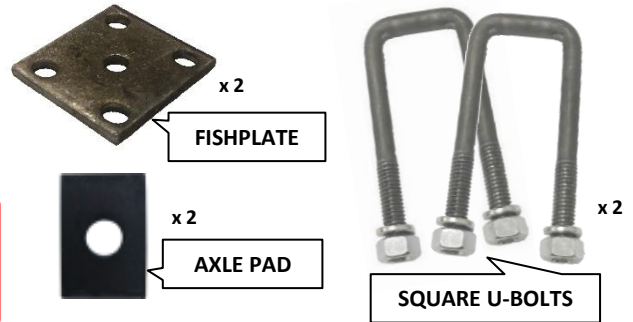

**SET OF SQUARE BLACK U-BOLT
c/w NUTS, WASHERS,
FISHPLATES & AXLE PADS**

PART NO.	DESCRIPTION
UB40SS	SET 40MM SQ U-BOLTS c/w NUTS, WASHERS, FISHPLATES & AXLE PADS
UBS40S60	SET STD 40MM SQ U-BOLTS c/w NUTS, WASHERS, FISHPLATES & AXLE PADS (60MM FISHPLATES)
UB45SS	SET 45MM SQ U-BOLTS c/w NUTS, WASHERS, FISHPLATES & AXLE PADS
UBS45S58	SET 45MM SQ x 5/8" U-BOLTS c/w NUTS, WASHERS, FISHPLATES & AXLE PADS (H/D FISHPLATES)
UBS45S60	SET STD 45MM SQ U-BOLTS c/w NUTS, WASHERS, FISHPLATES & AXLE PADS (60mm FISHPLATES)
UBS50S58	SET 50MM SQ x 5/8" U-BOLTS c/w NUTS, WASHERS, FISHPLATES & AXLE PADS (H/D FISHPLATES)
UBS50S60	SET STD 50MM SQ U-BOLTS c/w NUTS, WASHERS, FISHPLATES & AXLE PADS (60MM FISHPLATES)
UB50SS	SET 50MM SQ U-BOLTS c/w NUTS, WASHERS, FISHPLATES & AXLE PADS
UBS63S63	SET 63SQ x 5/8" UBOLT c/w NUTS, WASHERS, FISHPLATES & AXLE PADS (63MM FISHPLATES)