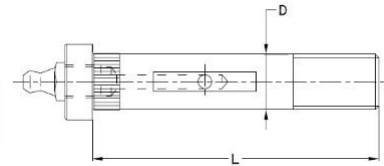

**SHACKLE PLATES**

PART NO.	DESCRIPTION	SURFACE FINISH	D	L(MM)
SP12	SHACKLE PLATE	BLACK	1/2"	65MM
SP58	SHACKLE PLATE	BLACK	5/8"	66MM
SP916	SHACKLE PLATE	BLACK	9/16"	66MM

**SHACKLE PIN c/w NYLON NUT**

PART NO.	DESCRIPTION	SURFACE FINISH	D	L
SP58334	SHACKLE PIN & NYLON NUT	BLACK	5/8"	3.3/4"
701160	SHACKLE PIN & NYLON NUT	BLACK	5/8"	4"
SP9163	SHACKLE PIN & NYLON NUT	BLACK	9/16"	3"
701150	SHACKLE PIN & NYLON NUT	BLACK	9/16"	3.1/2"