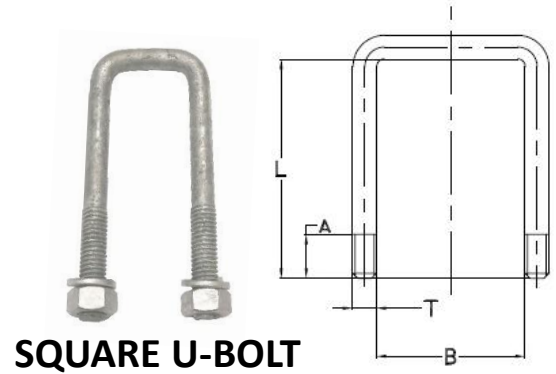

**GREASE NIPPLE**

PART NO.	DESCRIPTION
H29	GREASE NIPPLE

**SQUARE BLACK U-BOLT c/w  
NUTS & WASHERS**

**SQUARE U-BOLT**

PART NO.	AXLE SECTION "B"	U BOLT LENGTH "L"	NORMAL THREAD LENGTH "A"	THREAD TYPE "T"	FINISH
UB4035SQ	40MM	3.1/2"/89MM	50MM	1/2" BSW	BLACK
UB4045SQ	40MM	4.1/2"/115MM	50MM	1/2" BSW	BLACK
UB405SQ	40MM	5"/127MM	50MM	1/2" BSW	BLACK
UB4055SQ	40MM	5.1/2"/140MM	50MM	1/2" BSW	BLACK
UB4535SQ	45MM	3.1/2"/89MM	50MM	1/2" BSW	BLACK
UB4545SQ	45MM	4.1/2"/115MM	50MM	1/2" BSW	BLACK
UB455SQ	45MM	5"/127MM	50MM	1/2" BSW	BLACK
UB4555SQ	45MM	5.1/2"/140MM	50MM	1/2" BSW	BLACK
UB456SQ	45MM	6"/153MM	50MM	1/2" BSW	BLACK
UB5045SQ	50MM	4.1/2"/115MM	50MM	1/2" BSW	BLACK
UB505SQ	50MM	5"/127MM	50MM	1/2" BSW	BLACK
UB5055SQ	50MM	5.1/2"/140MM	50MM	1/2" BSW	BLACK
UB506SQ	50MM	6"/165MM	50MM	1/2" BSW	BLACK
UB5065SQ	50MM	6.1/2"/153MM	50MM	1/2" BSW	BLACK

**ROUND BLACK U-BOLT c/w  
NUTS & WASHERS**

**ROUND U-BOLT**

PART NO.	AXLE SECTION "B"	U BOLT LENGTH "L"	NORMAL THREAD LENGTH "A"	THREAD TYPE "T"	FINISH
UB3935RD	39MM	3.1/2"/89MM	50MM	1/2" BSW	BLACK
UB394RD	39MM	4"/115MM	50MM	1/2" BSW	BLACK
UB3945RD	39MM	4.1/2"/102MM	50MM	1/2" BSW	BLACK
UB395RD	39MM	5"/127MM	50MM	1/2" BSW	BLACK
UB3955RD	39MM	5.1/2"/140MM	50MM	1/2" BSW	BLACK
UB5045RD	50MM	4.1/2"/115MM	50MM	1/2" BSW	BLACK
UB505RD	50MM	5"/127MM	50MM	1/2" BSW	BLACK
UB5055RD	50MM	5.1/2"/140MM	50MM	1/2" BSW	BLACK
UB506RD	50MM	6"/153MM	50MM	1/2" BSW	BLACK