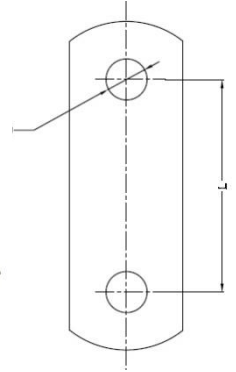

SHACKLE PLATES

PART NO.	DESCRIPTION	SURFACE FINISH	D	L(MM)
SP12	SHACKLE PLATE	BLACK	1/2"	65MM
SP58	SHACKLE PLATE	BLACK	5/8"	66MM
SP916	SHACKLE PLATE	BLACK	9/16"	66MM