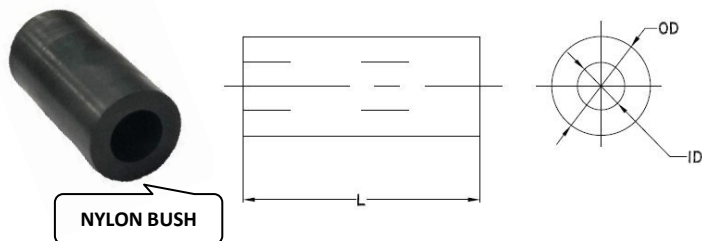

NYLON BUSHES

PART NO.	DESCRIPTION	SURFACE FINISH	OD	ID	L(MM)
NB1	NYLON BUSH	BLACK	3/4"	1/2"	45MM
NB2	NYLON BUSH	BLACK	7/8"	1/2"	45MM
IES1057/2	NYLON BUSH (SUIT R/R)	BLACK	5/8"	1.1/4"	60MM
NB34916	NYLON BUSH	BLACK	9/16"	3/4"	45MM
NB785860	NYLON BUSH	BLACK	7/8"	5/8"	60MM
NB78916	NYLON BUSH	BLACK	9/16"	7/8"	45MM