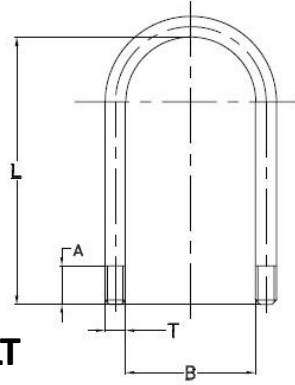

**ROUND BLACK U-BOLT c/w  
NUTS & WASHERS**

**ROUND U-BOLT**

PART NO.	AXLE SECTION "B"	U BOLT LENGTH "L"	NORMAL THREAD LENGTH "A"	THREAD TYPE "T"	FINISH
UB3935RD	39MM	3.1/2"/89MM	50MM	1/2" BSW	BLACK
UB394RD	39MM	4"/115MM	50MM	1/2" BSW	BLACK
UB3945RD	39MM	4.1/2"/102MM	50MM	1/2" BSW	BLACK
UB395RD	39MM	5"/127MM	50MM	1/2" BSW	BLACK
UB3955RD	39MM	5.1/2"/140MM	50MM	1/2" BSW	BLACK
UB5045RD	50MM	4.1/2"/115MM	50MM	1/2" BSW	BLACK
UB505RD	50MM	5"/127MM	50MM	1/2" BSW	BLACK
UB5055RD	50MM	5.1/2"/140MM	50MM	1/2" BSW	BLACK
UB506RD	50MM	6"/153MM	50MM	1/2" BSW	BLACK

**SQUARE GALVANISED  
U-BOLT c/w NUTS & WASHERS**

**SQUARE U-BOLT**

PART NO.	AXLE SECTION "B"	U BOLT LENGTH "L"	NORMAL THREAD LENGTH "A"	THREAD TYPE "T"	FINISH
UBG4035SQ	40MM	3.1/2"/89MM	50MM	1/2" BSW	GALVANISED
UBG4045SQ	40MM	4.1/2"/115MM	50MM	1/2" BSW	GALVANISED
UBG405SQ	40MM	5"/127MM	50MM	1/2" BSW	GALVANISED
UBG4055SQ	40MM	5.1/2"/140MM	50MM	1/2" BSW	GALVANISED
UBG4535SQ	45MM	3.1/2"/89MM	50MM	1/2" BSW	GALVANISED
UBG4545SQ	45MM	4.1/2"/115MM	50MM	1/2" BSW	GALVANISED
UBG455SQ	45MM	5"/127MM	50MM	1/2" BSW	GALVANISED
UBG4555SQ	45MM	5.1/2"/140MM	50MM	1/2" BSW	GALVANISED
UBG5035SQ	50MM	3.1/2"/89MM	50MM	1/2" BSW	GALVANISED
UBG5045SQ	50MM	4.1/2"/115MM	50MM	1/2" BSW	GALVANISED
UBG505SQ	50MM	5"/127MM	50MM	1/2" BSW	GALVANISED
UBG5055SQ	50MM	5.1/2"/140MM	50MM	1/2" BSW	GALVANISED
UBG506SQ	50MM	6"/153MM	50MM	1/2" BSW	GALVANISED