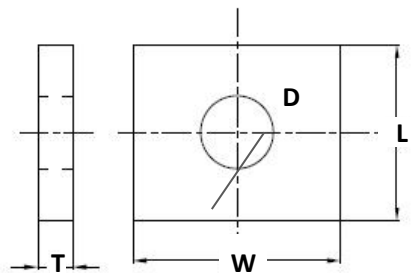

AXLE PADS

PART NO.	DESCRIPTION	SURFACE FINISH	W(MM)	L(MM)	D(MM)	T(MM)
AP1	AXLE PAD	BLACK	40	85	16	7
APF	FLAT AXLE PAD	BLACK	45	75	18	8
AP1G	AXLE PAD	GALV	40	85	16	7
APFG	FLAT AXLE PAD	GALV	45	75	18	8