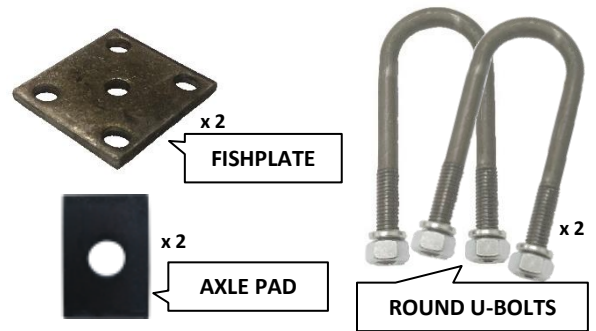

**SET OF ROUND BLACK U-BOLT
c/w NUTS, WASHERS,
FISHPLATE & AXLE PADS**

PART NO.	DESCRIPTION
UBS39R60	SET STD 39MM RND U-BOLTS c/w NUTS, WASHERS, FISHPLATES & AXLE PADS (60MM FISHPLATES)
UBS45R60	SET STD 45MM RND U-BOLTS c/w NUTS, WASHERS, FISHPLATES & AXLE PADS (60MM FISHPLATES)
UBS50R60	SET STD 50MM RND U-BOLTS c/w NUTS, WASHERS, FISHPLATES & AXLE PADS (60MM FISHPLATES)