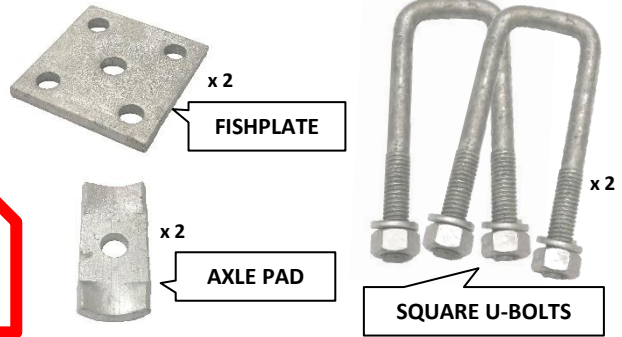

**SET OF SQUARE GALVANISED
U-BOLT c/w NUTS, WASHERS,
FISHPLATES & AXLE PADS**

PART NO.	DESCRIPTION
UB40SSG	SET 40MM SQ GALV U-BOLTS c/w NUTS, WASHERS, FISHPLATES & AXLE PADS
UB45SSG	SET 45MM SQ GALV U-BOLTS c/w NUTS, WASHERS, FISHPLATES & AXLE PADS
UB50SSG	SET 50MM SQ GALV U-BOLTS c/w NUTS, WASHERS, FISHPLATES & AXLE PADS
UBS45S60G	SET 45MM SQ GALV STD U-BOLTS c/w NUTS, WASHERS, FISHPLATES & AXLE PADS (60MM FISHPLATES)
UBS50S60G	SET 50MM SQ GALV STD U-BOLTS c/w NUTS, WASHERS, FISHPLATES & AXLE PADS (60MM FISHPLATES)