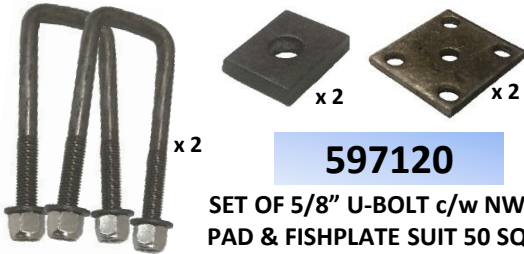

**590003**  
 16MM x 22MM x  
 60MM NYLON BUSH  
 TO SUIT T/R & T/R/R  
 SPRING

**AK FISHPLATE, SHACKLE PLATE & AXLE PAD**

**590713**  
 SHACKLE PLATE ONLY SUIT  
 TO 60MM OUTBACK T/R  
 SPRING & 16MM PIN

**590516**  
 FLAT AXLE PAD 8MM  
 & 10MM

**590420**  
 SLOTTED FISHPLATE  
 60MM x 45 & 50MM

**AK U-BOLTS, NUT & WASHER**

**592506**  
 5/8" U-BOLT c/w NW SUIT 50  
 SQUARE (170MM LONG)

**592455**  
 5/8" U-BOLT c/w NW SUIT 45  
 SQUARE (160MM LONG)

**AK SET OF U-BOLTS c/w NW, AXLE PAD & FISHPLATES**

**597120**  
 SET OF 5/8" U-BOLT c/w NW AXLE  
 PAD & FISHPLATE SUIT 50 SQUARE

**597115**  
 SET OF 5/8" U-BOLT c/w NW AXLE  
 PAD & FISHPLATE SUIT 45 SQUARE