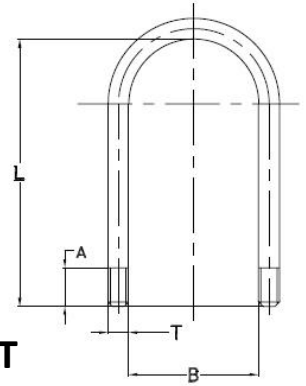

**GREASE NIPPLE**

PART NO.	DESCRIPTION
H29	GREASE NIPPLE

**SQUARE BLACK U-BOLT c/w  
NUTS & WASHERS**

**SQUARE U-BOLT**

PART NO.	AXLE SECTION "B"	U BOLT LENGTH "L"	NORMAL THREAD LENGTH "A"	THREAD TYPE "T"	FINISH
UB4035SQ	40MM	3.1/2"/89MM	50MM	1/2" BSW	BLACK
UB4045SQ	40MM	4.1/2"/115MM	50MM	1/2" BSW	BLACK
UB405SQ	40MM	5"/127MM	50MM	1/2" BSW	BLACK
UB4055SQ	40MM	5.1/2"/140MM	50MM	1/2" BSW	BLACK
UB4535SQ	45MM	3.1/2"/89MM	50MM	1/2" BSW	BLACK
UB4545SQ	45MM	4.1/2"/115MM	50MM	1/2" BSW	BLACK
UB455SQ	45MM	5"/127MM	50MM	1/2" BSW	BLACK
UB4555SQ	45MM	5.1/2"/140MM	50MM	1/2" BSW	BLACK
UB456SQ	45MM	6"/153MM	50MM	1/2" BSW	BLACK
UB5045SQ	50MM	4.1/2"/115MM	50MM	1/2" BSW	BLACK
UB505SQ	50MM	5"/127MM	50MM	1/2" BSW	BLACK
UB5055SQ	50MM	5.1/2"/140MM	50MM	1/2" BSW	BLACK
UB506SQ	50MM	6"/165MM	50MM	1/2" BSW	BLACK
UB5065SQ	50MM	6.1/2"/153MM	50MM	1/2" BSW	BLACK

**ROUND BLACK U-BOLT c/w  
NUTS & WASHERS**

**ROUND U-BOLT**

PART NO.	AXLE SECTION "B"	U BOLT LENGTH "L"	NORMAL THREAD LENGTH "A"	THREAD TYPE "T"	FINISH
UB3935RD	39MM	3.1/2"/89MM	50MM	1/2" BSW	BLACK
UB394RD	39MM	4"/115MM	50MM	1/2" BSW	BLACK
UB3945RD	39MM	4.1/2"/102MM	50MM	1/2" BSW	BLACK
UB395RD	39MM	5"/127MM	50MM	1/2" BSW	BLACK
UB3955RD	39MM	5.1/2"/140MM	50MM	1/2" BSW	BLACK
UB5045RD	50MM	4.1/2"/115MM	50MM	1/2" BSW	BLACK
UB505RD	50MM	5"/127MM	50MM	1/2" BSW	BLACK
UB5055RD	50MM	5.1/2"/140MM	50MM	1/2" BSW	BLACK
UB506RD	50MM	6"/153MM	50MM	1/2" BSW	BLACK