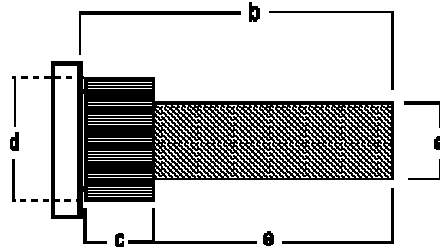

SOUTH AUSTRALIAN TRAILER & CHASSIS EQUIPMENT

HOW TO MEASURE WHEEL STUDS

FAX:(08) 8262 6123 PH:(08) 8262 7170 EMAIL: sales@satrailer.com.au

- a. Stud Diameter _____
- b. Stud Length _____
- c. Knurl Length _____
- d. Knurl Diameter _____
- e. Thread Length _____